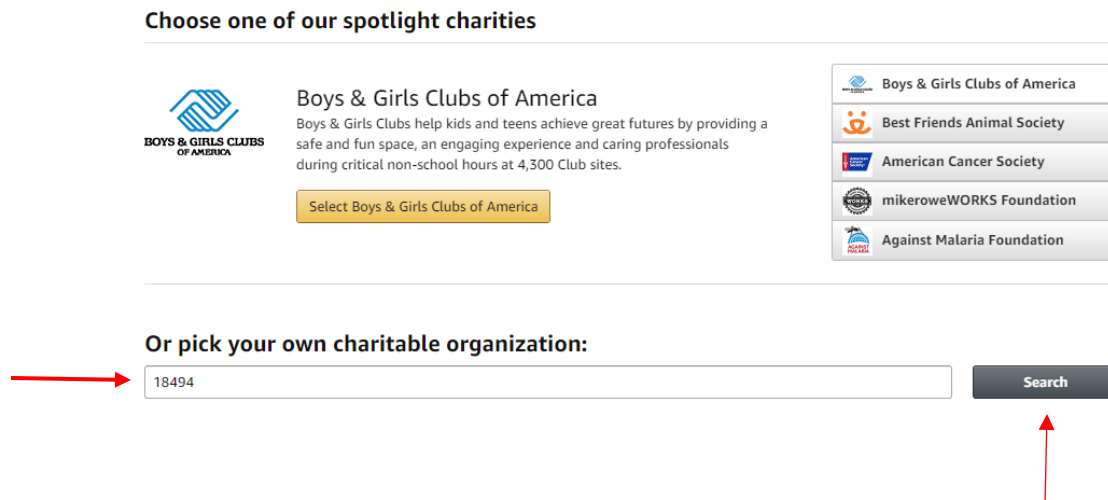

1. Open up a new tab, type in **AmazonSmile.com** & click on the link.

2. Sign into your Amazon account & Sign In.

3. Under: **Or pick your own charitable organization:** Type in **18494** & hit search button.

4. **SELECT:** Fort Lee School No.3 PTA

Your Account > Change Your Charity > [Search Results](#)

Choose from almost a million charities, schools, and other nonprofits. We will reach out to the organization you select to ensure it is ready to accept donations from Amazon.